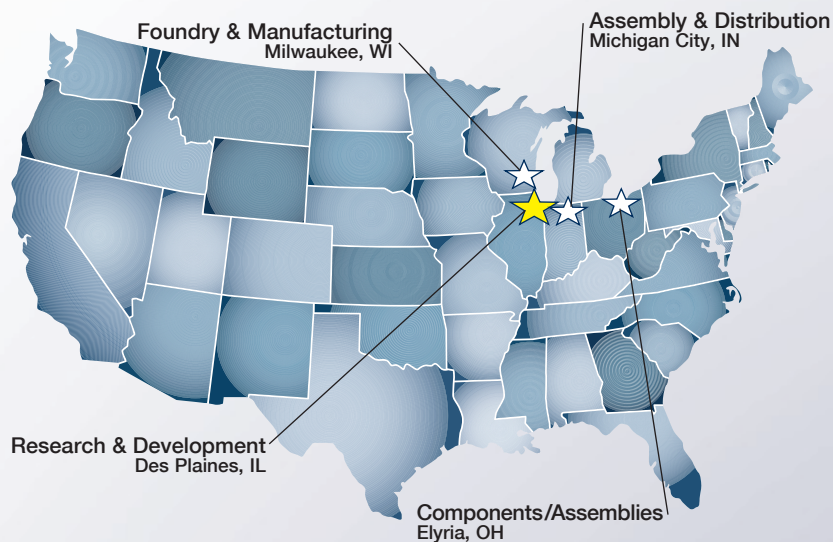

### Nearly 1,800 Products Available Now!

In 1933, the Buy American Act was signed into law, requiring the U.S. government to prefer American made products in its purchases.

Today, the country has joined together to support the economic recovery, looking for ways to maintain and create jobs for the American worker. Selecting products that meet the requirements of the Buy American Act can help support jobs across the USA.

Chicago Faucets has been America's leading manufacturer of commercial faucets for over 110 years. With manufacturing, research, and development facilities located in the United States, you can count on products that are made with an unwavering commitment to quality, backed by know-how and determination that is uniquely American.