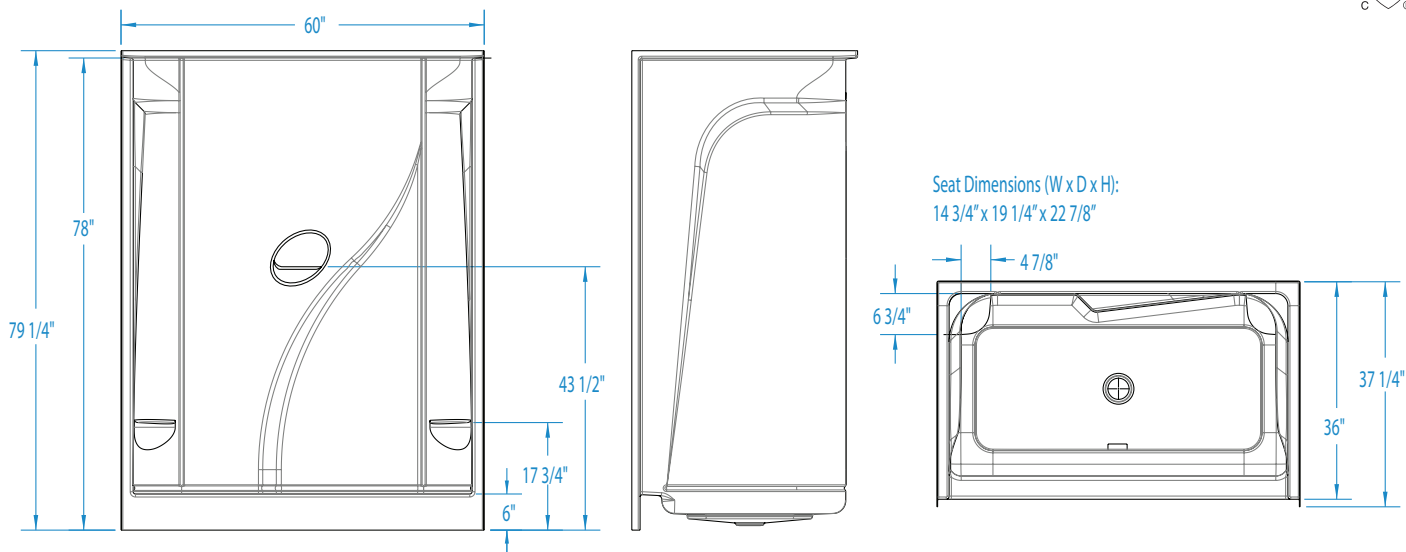

CAE160 – ACRYLIC SHOWERS

inches (mm)

60 x 36 x 78 (1525 x 915 x 1980) • Fax on Demand #4025

MODEL #CAE1600

MODEL #CAE1602 (2 seats)

MODEL #CAE160L/R (1 seat, LH or RH)

FEATURES

- Stylized smooth wall
- Integral toiletry shelf
- 2 integral footrests (CAE1600)
- 2 molded seats (CAE1602)
- 1 integral footrest, 1 molded seat (CAE160L/R)
- Slip-resistant floor
- Center drain
- Lucite cast acrylic surface
- Limited 5-year warranty

COLOR & TRIM OPTIONS

Stock	Premium
Almond	Black
Bone	Cashmere
Linen/Biscuit	Mexican Sand
Sterling Silver	Red
White	Sandbar

CAE160

60 x 36 x 78 (1525 x 915 x 1980)
inches (mm)

FEATURES lbs (kg) Dimensional Tolerance $\pm 3/8"$. Dimensions needed for site preparation should be measured from the unit. Aquatic assumes no responsibility for preparatory work.

DIMENSIONS

Specifications	inches (mm)
Width: Overall / Net	60 (1525)
Depth: Overall / Net	37 1/4 (945) / 36 (915)
Height: Overall / Net	79 1/4 (2015) / 78 (1980)
Enclosure Opening	56 (1420)
Skirt Height	6 (150)
Drain Rough-In (from Back Wall)	17 3/4 (450)
Drain Rough-In (from Side Wall)	30 (760)
Drain: Diameter / Clearance	3 1/4 (85) / 3/4 (20)

FRAMING DIMENSIONS inches (mm)

Type	D Depth	W Width	H Height	A Box-Out	B	C
Alcove	36 (915)	60 1/8 (1525)	-	6 x 6 (150 x 150)	30 (760)	17 3/4 (450)