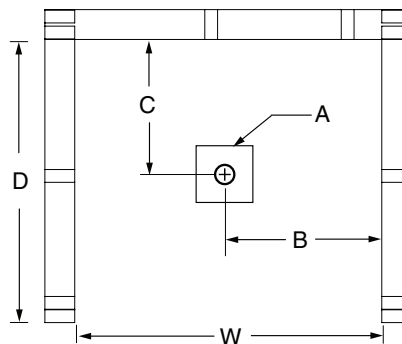

OPTIONS

- Brass drain (standard on steam models)
- Dome light (standard on steam models)
- Shower door series: L533

36ACTRIB

36 x 36 x 84 (915 x 915 x 2135)
inches (mm)

Electrical Requirements:

Generator - 230V, 30AMP, GFCI

Dome Light - 120V, 10AMP, GFCI

SECTION A-A

SECTION B-B

FEATURES lbs (kg) Dimensional Tolerance $\pm 3/8"$. Dimensions needed for site preparation should be measured from the unit. Aquatic assumes no responsibility for preparatory work.

DIMENSIONS

Specifications	inches (mm)
Width: Overall / Net	36 (915)
Depth: Overall / Net	36 (915) / 36 (915)
Height: Overall / Net	84 (2135)
Enclosure Opening	30 (760)W x 71 1/2 (1815)H
Skirt Height	8 1/2 (215)
Drain Rough-In (from Back Wall)	17 3/8 (440)
Drain Rough-In (from Side Wall)	18 (455)
Drain: Diameter / Clearance	3 1/2 (90) / 2 1 1/16

FRAMING DIMENSIONS inches (mm)

Type	D Depth	W Width	H Height	A Box-Out	B	C
Alcove	37 (940)	36 1/8 (920)	-	6 x 6 (150 x 150)	18 (455)	17 3/8 (440)

*Refer to installation instructions for further detail. (domed models)