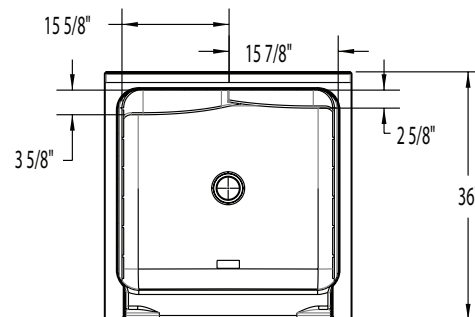

OPTIONS

- Brass drain (standard on steam models)
- Dome light (standard on steam models)
- Shower door series: L533

36ACTRIB

36 x 36 x 84 (915 x 915 x 2135)
inches (mm)

Electrical Requirements:

Generator - 230V, 30AMP, GFCI

Dome Light - 120V, 10AMP, GFCI

SECTION A-A

SECTION B-B

FEATURES lbs (kg) Dimensional Tolerance $\pm 3/8"$. Dimensions needed for site preparation should be measured from the unit. Aquatic assumes no responsibility for preparatory work.

DIMENSIONS

Specifications	inches (mm)
Width: Overall / Net	36 (915)
Depth: Overall / Net	36 (915) / 36 (915)
Height: Overall / Net	84 (2135)
Enclosure Opening	30 (760)W x 71 1/2 (1815)H
Skirt Height	8 1/2 (215)
Drain Rough-In (from Back Wall)	17 3/8 (440)
Drain Rough-In (from Side Wall)	18 (455)
Drain: Diameter / Clearance	3 1/2 (90) / 2 1 1/16

FRAMING DIMENSIONS inches (mm)

Type	D Depth	W Width	H Height	A Box-Out	B	C
Alcove	37 (940)	36 1/8 (920)	-	6 x 6 (150 x 150)	18 (455)	17 3/8 (440)

*Refer to installation instructions for further detail. (domed models)