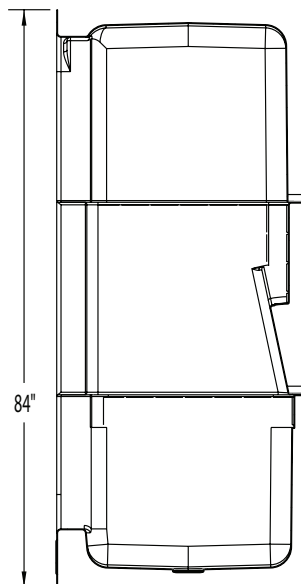

OPTIONS

- Brass drain (standard on steam models)
- Dome light (standard on steam models)
- Shower door series: L533

36ACTRIB

36 x 36 x 84 (915 x 915 x 2135)
inches (mm)

Electrical Requirements:

Generator - 230V, 30AMP, GFCI

Dome Light - 120V, 10AMP, GFCI

SECTION A-A

SECTION B-B

FEATURES lbs (kg) Dimensional Tolerance $\pm 3/8"$. Dimensions needed for site preparation should be measured from the unit. Aquatic assumes no responsibility for preparatory work.

DIMENSIONS

Specifications	inches (mm)
Width: Overall / Net	36 (915)
Depth: Overall / Net	36 (915) / 36 (915)
Height: Overall / Net	84 (2135)
Enclosure Opening	30 (760)W x 71 1/2 (1815)H
Skirt Height	8 1/2 (215)
Drain Rough-In (from Back Wall)	17 3/8 (440)
Drain Rough-In (from Side Wall)	18 (455)
Drain: Diameter / Clearance	3 1/2 (90) / 2 1 1/16

FRAMING DIMENSIONS inches (mm)

Type	D Depth	W Width	H Height	A Box-Out	B	C
Alcove	37 (940)	36 1/8 (920)	-	6 x 6 (150 x 150)	18 (455)	17 3/8 (440)

*Refer to installation instructions for further detail. (domed models)