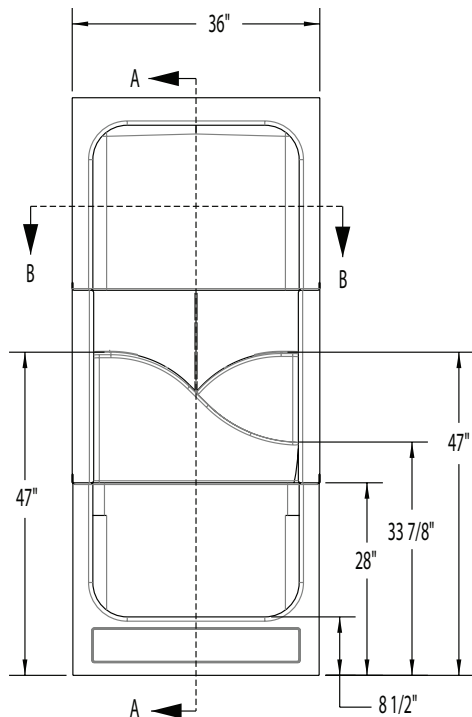

OPTIONS

- Brass drain (standard on steam models)
- Dome light (standard on steam models)
- Shower door series: L533

36ACTRIB

36 x 36 x 84 (915 x 915 x 2135)
inches (mm)

Electrical Requirements:

Generator - 230V, 30AMP, GFCI

Dome Light - 120V, 10AMP, GFCI

SECTION A-A

SECTION B-B

FEATURES lbs (kg) Dimensional Tolerance $\pm 3/8"$. Dimensions needed for site preparation should be measured from the unit. Aquatic assumes no responsibility for preparatory work.

DIMENSIONS

Specifications	inches (mm)
Width: Overall / Net	36 (915)
Depth: Overall / Net	36 (915) / 36 (915)
Height: Overall / Net	84 (2135)
Enclosure Opening	30 (760)W x 71 1/2 (1815)H
Skirt Height	8 1/2 (215)
Drain Rough-In (from Back Wall)	17 3/8 (440)
Drain Rough-In (from Side Wall)	18 (455)
Drain: Diameter / Clearance	3 1/2 (90) / 2 1 1/16

FRAMING DIMENSIONS inches (mm)

Type	D Depth	W Width	H Height	A Box-Out	B	C
Alcove	37 (940)	36 1/8 (920)	-	6 x 6 (150 x 150)	18 (455)	17 3/8 (440)

*Refer to installation instructions for further detail. (domed models)