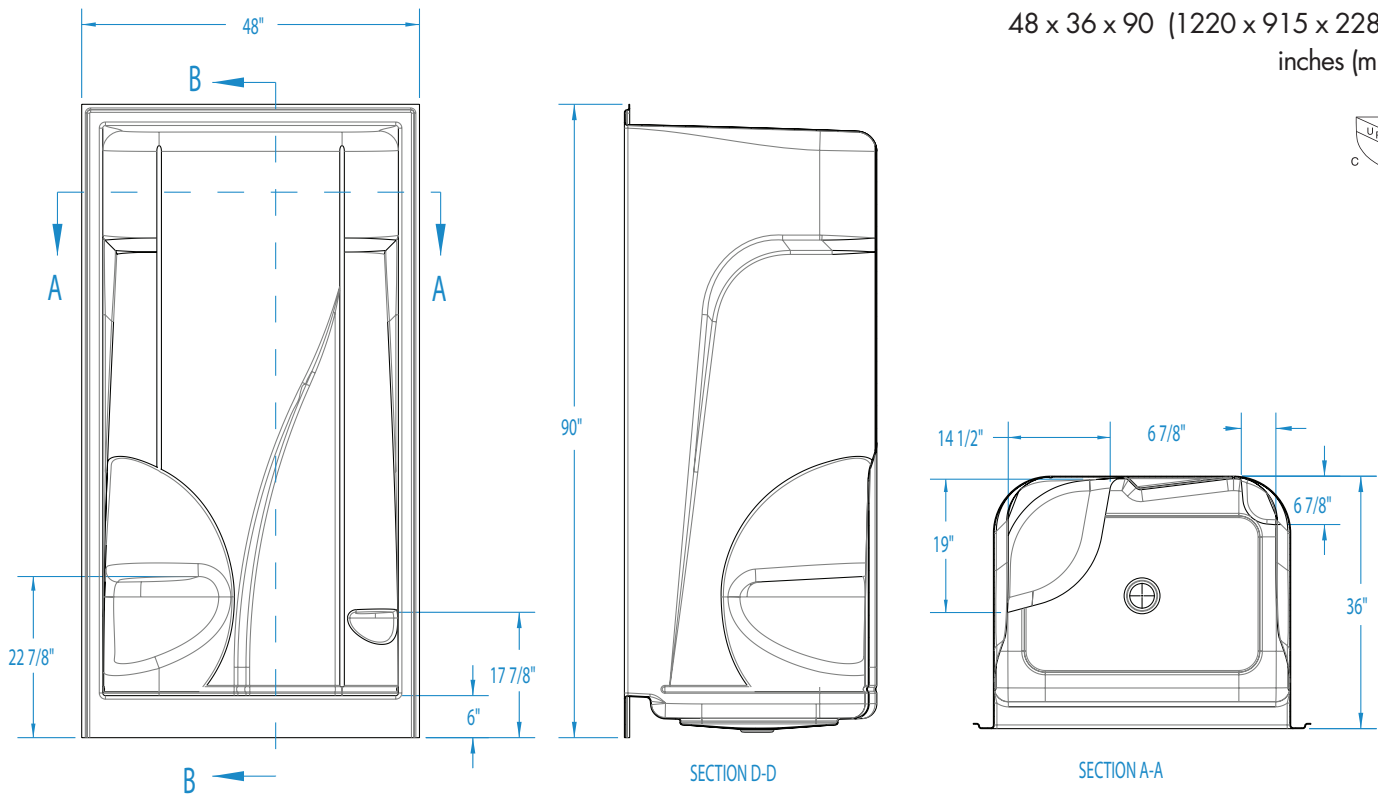

# CAM148 – ACRYLIC SHOWERS

inches (mm)

48 x 36 x 90 (1220 x 915 x 2285) • Fax on Demand #4016

MODEL #CAM1480

MODEL #CAM148L/R (1 seat, LH or RH)

# CAM148

48 x 36 x 90 (1220 x 915 x 2285)  
inches (mm)

**FEATURES** lbs (kg) Dimensional Tolerance  $\pm 3/8"$ . Dimensions needed for site preparation should be measured from the unit. Aquatic assumes no responsibility for preparatory work.

## DIMENSIONS

Specifications	inches (mm)
Width: Overall / Net	48 (1220)
Depth: Overall / Net	36 (915)
Height: Overall / Net	90 (2285)
Enclosure Opening	42 (1070)W x 81 (2055)H
Skirt Height	6 (150)
Drain Rough-In (from Back Wall)	17 (430)
Drain Rough-In (from Side Wall)	23 (585)
Drain: Diameter / Clearance	3 1/2 (90) / 3/4 (20)

## FRAMING DIMENSIONS inches (mm)

Type	D Depth	W Width	H Height	A Box-Out	B	C
Alcove	36 (915)	46 (1170)	-	6 x 6 (150 x 150)	23 (585)	17 (430)

\*Refer to installation instructions for further detail. (domed models)