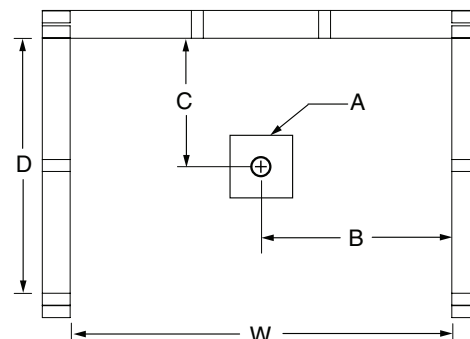

*Refer to installation instructions for further detail. (domed models)