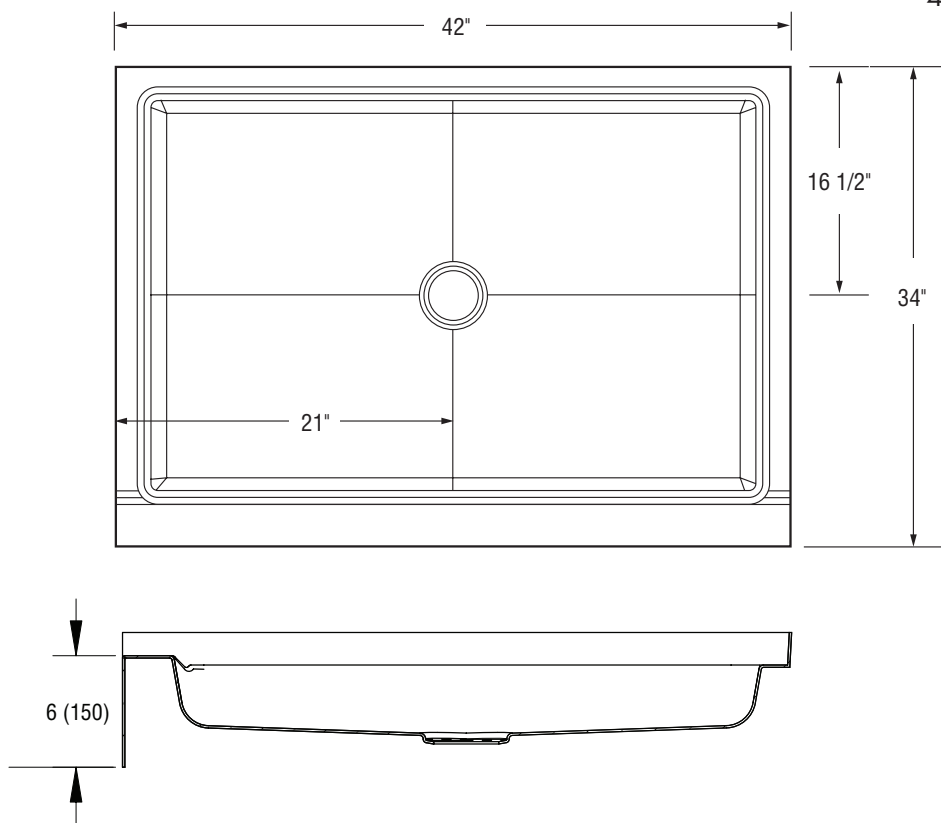

4234PAN – EVERYDAY SHOWER PANS

inches (mm)

42 x 34 x 6 (1070 x 865 x 150) • Fax on Demand #2006

FEATURES

- Shower pan
- Slip-resistant, textured bottom
- Integral tiling flange (3T)
- Includes drain assembly and cover
- Center drain
- Gelcoat surface
- 5-year limited warranty

4234PAN

42 x 34 x 6 (1070 x 865 x 150)
inches (mm)

FEATURES lbs (kg) Dimensional Tolerance $\pm \frac{3}{16}$ ". Dimensions needed for site preparation should be measured from the unit. Aquatic assumes no responsibility for preparatory work.

Model #	Material	Drain	Net Wt.	Pkg. Wt.
Shower Pan #4234PAN	Gelcoat	Center	42 (19)	47 (21)

DIMENSIONS

Specifications	inches (mm)
Width: Overall / Net	42 (1070)
Depth: Overall / Net	34 (865)
Height: Overall / Net	7 ¼ (185) / 6 (150)
Enclosure Opening	-
Skirt Height	6 (150)
Drain Rough-In (from Back Wall)	16 ½ (420)
Drain Rough-In (from Side Wall)	21 (535)
Drain: Diameter / Clearance	3 ¼ (85) / 1 ¼ (30)

FRAMING DIMENSIONS inches (mm)

Type	D Depth	W Width	H Height	A	B	C
Alcove	34 (865)	42 (1065)	-	Box Out	21 (535)	16 ½ (420)