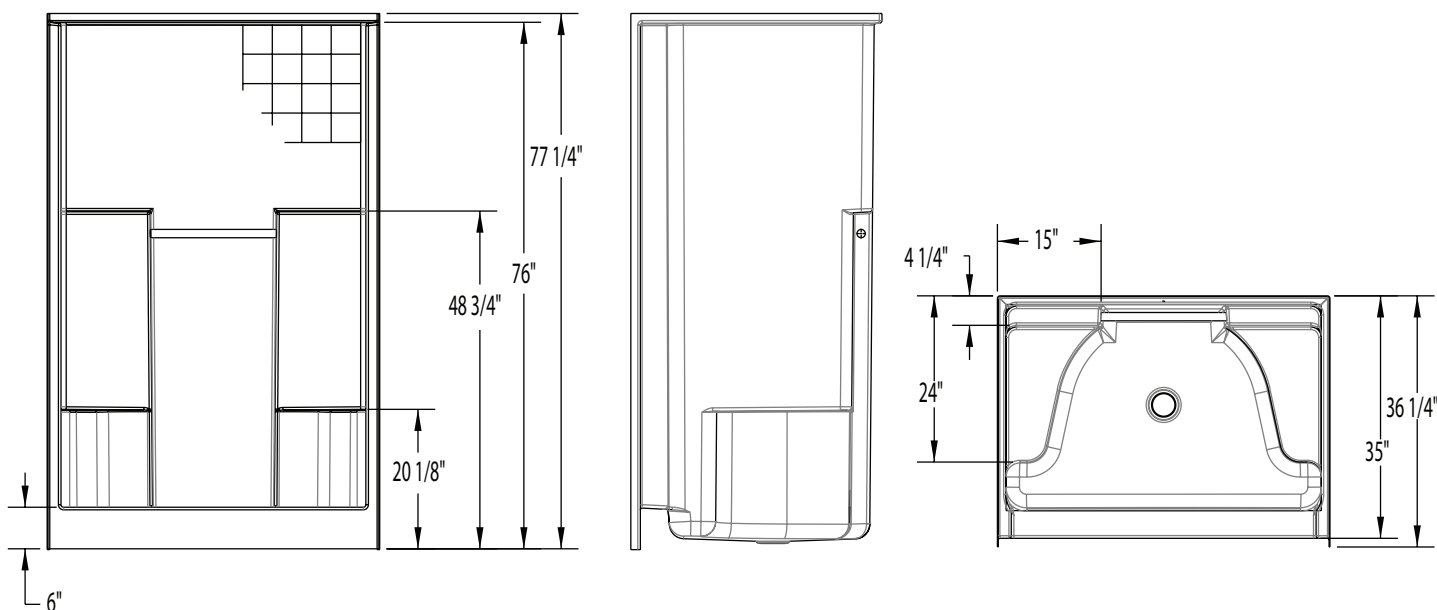

1483CTGN – EVERYDAY SHOWERS

inches (mm)

48 x 35 x 76 (1220 x 890 x 1930) • Fax on Demand #1141

FEATURES

- Shower stall
- Textured tile finish
- Molded seats (2)
- Installed acrylic grab bar
- Molded toiletry shelves
- Slip-resistant textured bottom
- Center drain
- Gelcoat surface
- 5-year limited warranty

COLOR & TRIM OPTIONS

Stock	Premium
Almond	Black
Biscuit	Mexican Sand
Bone	Sand Bar
Linen	
Sterling Silver	
White	

1483CTGN

48 x 35 x 76 (1220 x 890 x 1930)
inches (mm)

FEATURES lbs (kg) Dimensional Tolerance $\pm \frac{3}{8}$ ". Dimensions needed for site preparation should be measured from the unit. Aquatic assumes no responsibility for preparatory work.

Model #	Material	Wall Finish	Pieces	Drain	Seat	Net Wt.	Pkg. Wt.
Shower #1483CTGN	Gelcoat	Textured Tile	1	Center	2 seats	109 (49)	114 (52)

DIMENSIONS

Specifications	inches (mm)
Width: Overall / Net	48 (1220)
Depth: Overall / Net	36 1/4 (920) / 35 (890)
Height: Overall / Net	77 1/4 (1960) / 76 (1930)
Enclosure Opening	43 3/4 (1110)
Skirt Height	6 (150)
Drain Rough-In (from Back Wall)	15 3/4 (400)
Drain Rough-In (from Side Wall)	24 (610)
Drain: Diameter / Clearance	3 1/4 (85) / 3/4 (20)

FRAMING DIMENSIONS inches (mm)

Type	D Depth	W Width	H Height	A	B	C
Alcove	36 1/4 (920)	48 1/8 (1220)	-	Box Out	24 (610)	15 3/4 (400)