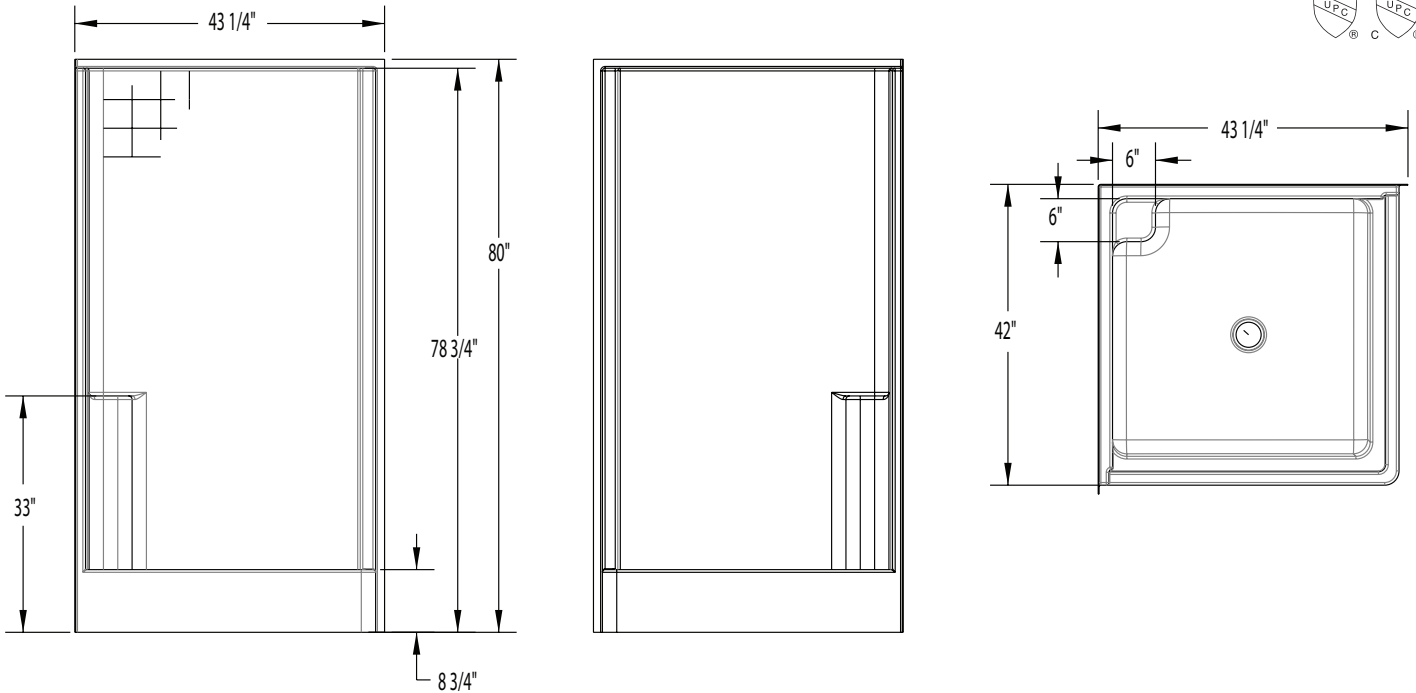

1422C – EVERYDAY SHOWERS

inches (mm)

42 x 42 x 78 ¾ (1070 x 1070 x 2000) • Fax on Demand #1020

FEATURES

- Shower stall
- Textured tile finish
- Corner design
- Molded toiletry shelf
- Slip-resistant textured bottom
- Center drain
- Gelcoat surface
- 5-year limited warranty

COLOR & TRIM OPTIONS

Stock	Premium
Almond	Black
Biscuit	Mexican Sand
Bone	Sand Bar
Linen	
Sterling Silver	
White	

1422C

42 x 42 x 78 3/4 (1070 x 1070 x 2000)
inches (mm)

FEATURES lbs (kg) Dimensional Tolerance $\pm \frac{3}{8}$ ". Dimensions needed for site preparation should be measured from the unit. Aquatic assumes no responsibility for preparatory work.

Model #	Material	Wall Finish	Pieces	Drain	Seat	Net Wt.	Pkg. Wt.
Shower #1422C	Gelcoat	Textured Tile	1	Center	-	111 (50)	116 (53)

DIMENSIONS

Specifications	inches (mm)
Width: Overall / Net	43 1/4 (1100) / 42 (1070)
Depth: Overall / Net	43 1/4 (1100) / 42 (1070)
Height: Overall / Net	80 (2030) / 78 3/4 (2000)
Enclosure Opening	37 x 37 (940 x 940)
Skirt Height	8 3/4 (220)
Drain Rough-In (from Back Wall)	21 (535)
Drain Rough-In (from Side Wall)	21 (535)
Drain: Diameter / Clearance	3 1/4 (85) / 3/4 (20)

FRAMING DIMENSIONS inches (mm)

Type	D Depth	W Width	H Height	A	B	C
Alcove	43 1/4 (1100)	43 1/4 (1100)	-	Box Out	21 (535)	21 (535)