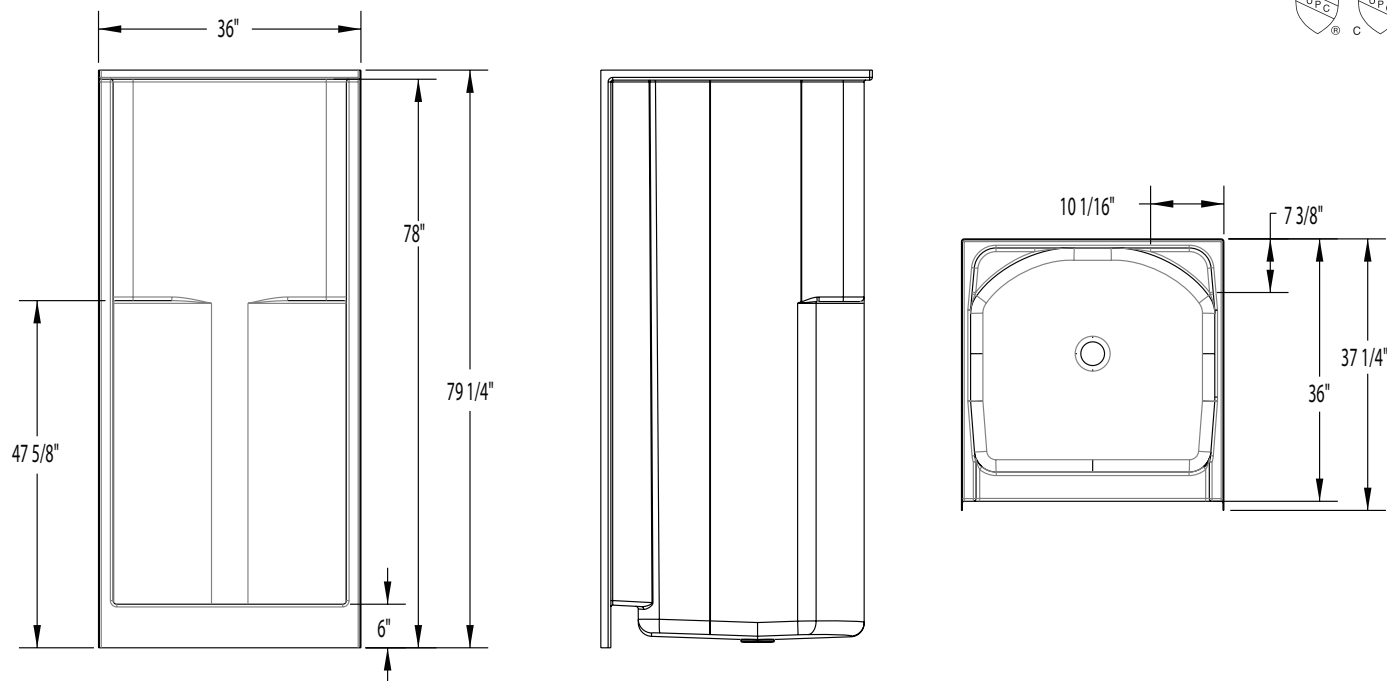

1363CNT – EVERYDAY SHOWERS

inches (mm)

36 x 36 x 78 (915 x 915 x 1980) • Fax on Demand #1013

FEATURES

- Shower stall
- Smooth wall finish
- Molded toiletry shelves
- Tall version of 1363C
- Slip-resistant textured bottom
- Center drain
- Gelcoat surface
- 5-year limited warranty

COLOR & TRIM OPTIONS

Stock	Premium
Almond	Black
Biscuit	Mexican Sand
Bone	Sand Bar
Linen	
Sterling Silver	
White	

1363CNT

36 x 36 x 78 (915 x 915 x 1980)
inches (mm)

FEATURES lbs (kg) Dimensional Tolerance $\pm \frac{3}{16}$ ". Dimensions needed for site preparation should be measured from the unit. Aquatic assumes no responsibility for preparatory work.

Model #	Material	Wall Finish	Pieces	Drain	Seat	Net Wt.	Pkg. Wt.
Shower #1363CNT	Gelcoat	Smooth	1	Center	-	97 (44)	102 (46)

DIMENSIONS

Specifications	inches (mm)
Width: Overall / Net	36 (915)
Depth: Overall / Net	37 1/4 (945) / 36 (915)
Height: Overall / Net	79 1/4 (2015) / 78 (1980)
Enclosure Opening	32 (815)
Skirt Height	6 (150)
Drain Rough-In (from Back Wall)	15 3/4 (400)
Drain Rough-In (from Side Wall)	18 (455)
Drain: Diameter / Clearance	3 1/4 (85) / 3/4 (20)

FRAMING DIMENSIONS inches (mm)

Type	D Depth	W Width	H Height	A	B	C
Alcove	37 1/4 (945)	36 1/8 (920)	-	Box Out	18 (455)	15 3/4 (400)