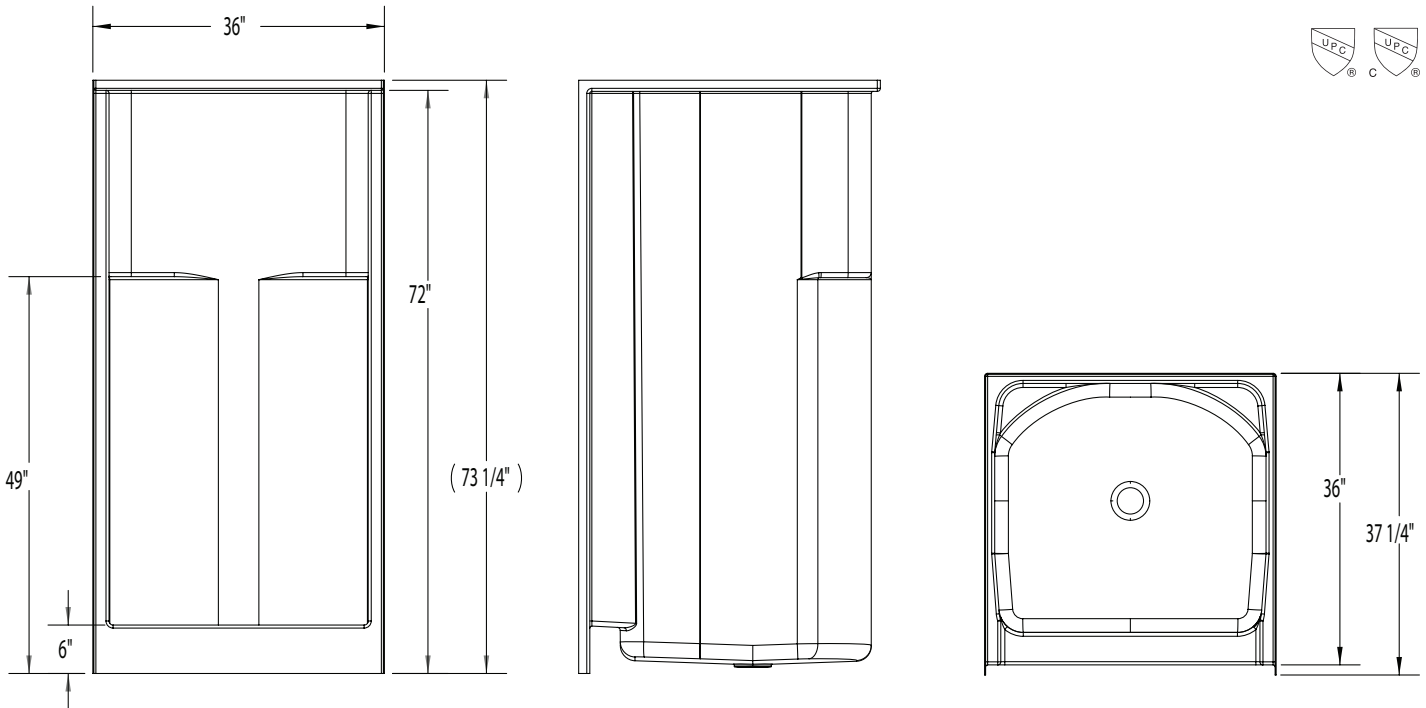

# 1363C – EVERYDAY SHOWERS

inches (mm)

36 x 36 x 72 (915 x 915 x 1830) • Fax on Demand #1011

MODEL #1363C

SUPERCORE SHOWER #1363CSC

# 1363C

36 x 36 x 72 (915 x 915 x 1830)  
inches (mm)

**FEATURES** lbs (kg) Dimensional Tolerance  $\pm \frac{3}{8}$ ". Dimensions needed for site preparation should be measured from the unit. Aquatic assumes no responsibility for preparatory work.

## DIMENSIONS

Specifications	inches (mm)
Width: Overall / Net	36 (915)
Depth: Overall / Net	37 1/4 (945) / 36 (915)
Height: Overall / Net	73 1/4 (1860) / 72 (1830)
Enclosure Opening	32 (815)
Skirt Height	6 (150)
Drain Rough-In (from Back Wall)	15 3/4 (400)
Drain Rough-In (from Side Wall)	18 (455)
Drain: Diameter / Clearance	3 1/4 (85) / 3/4 (20)

## FRAMING DIMENSIONS inches (mm)

Type	D Depth	W Width	H Height	A	B	C
Alcove	37 1/4 (945)	36 1/8 (920)	-	Box Out	18 (455)	15 3/4 (400)