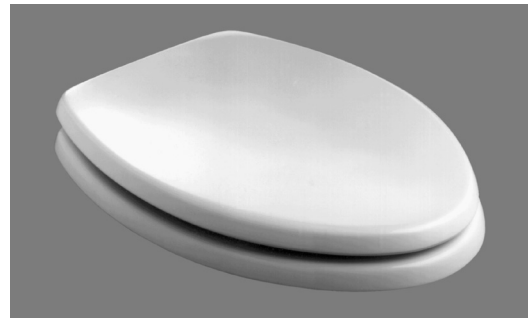

LAUREL™ TOILET SEATS

5308.014 Round front

- High-gloss molded wood seat
- Round-front seat with cover
- Complete with bolts and dual-faced adhesive washers
- Fits any standard round-front toilet

5311.012 Elongated

- High-gloss molded wood seat
- Elongated seat with cover
- Complete with bolts and dual-faced adhesive washers
- Fits any standard elongated toilet

To Be Specified

Color:

- White Bone Silver Linen
- Fawn Beige Black