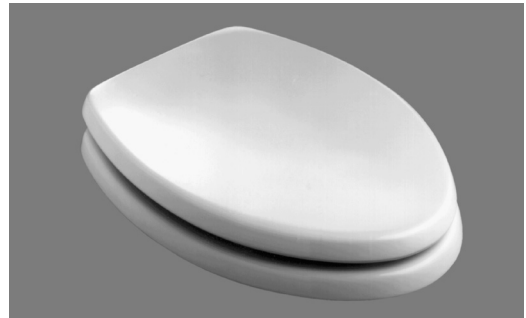

LAUREL™ TOILET SEATS

5308.014 Round front

- High-gloss molded wood seat
- Round-front seat with cover
- Complete with bolts and dual-faced adhesive washers
- Fits any standard round-front toilet

5311.012 Elongated

- High-gloss molded wood seat
- Elongated seat with cover
- Complete with bolts and dual-faced adhesive washers
- Fits any standard elongated toilet

To Be Specified

Color:

- White Bone Silver Linen
- Fawn Beige Black