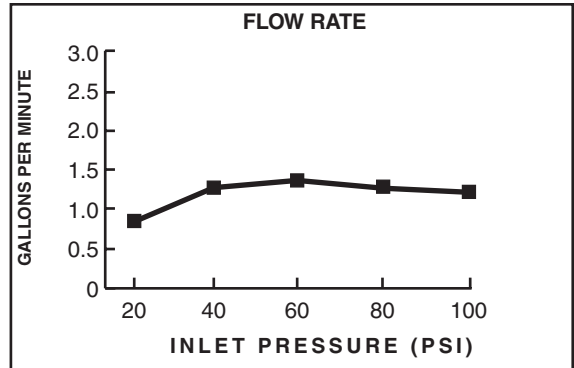

CODES AND STANDARDS

Install as required to comply with local code requirements.

ASME A112.18.1
CSA 125

Product Number	Description	Finish
		Polished Chrome
		002
1662.741	FloWise® Transitional Shower System Kit. Contains FloWise Transitional hand shower, hose, wall supply and slide bar.