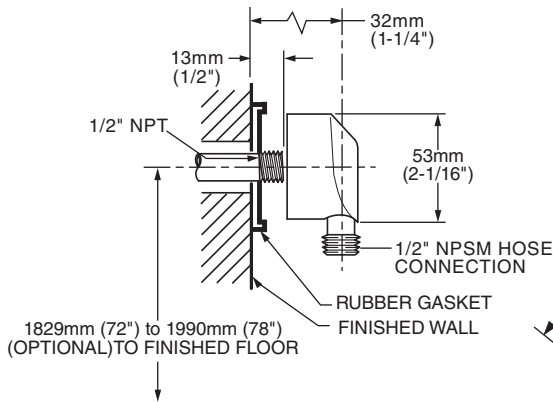

MODEL NUMBER:

☐ **1662.741 Shower System Kit**

Includes:

- FloWise® Transitional Single Function Hand Shower 1660.741
- Hose 8888.035
- Wall Supply 8888.037
- Standard Slide Bar 1660.225

GENERAL DESCRIPTION:

Complete personal shower system includes: a wall supply with 1/2" NPT female inlet, 1/2" NPSM male outlet; a 59" (1500mm) shower hose; a FloWise Water Saving hand shower; and a 25" slide bar. Hand shower uses 40% less water than standard 2.5gpm hand showers. Hand shower rated at 1.5gpm/5.7L/min. maximum flow rate. Hand shower has single spray function using Turbine Technology. Pressure compensating flow control device. Slide bar features an adjustable shower holder which can be set at any height or position along the bar and angle up to 45°. Kit includes double check valves to prevent cross flow of hot and cold water.

HAND SHOWER:

Lightweight, Ergonomic Design: For a sure grip even with wet, soapy hands.

SLIDE BAR:

Simple Height Adjustment: Allows positioning of the personal shower anywhere along the bar.

SUGGESTED SPECIFICATION:

Shower system shall feature a wall supply with 1/2" NPT female inlets, 1/2" NPSM male outlet, 59" hose, hand shower and a 25" standard slide bar. Hand Shower shall save 40% in water usage. Hand Shower shall always start at 1.5gpm/5.7L/min. Hand Shower shall have a pressure compensating control device. Kit shall include double check valves to prevent cross flow of hot and cold water. Fitting shall be American Standard Model # 1662.741.____.