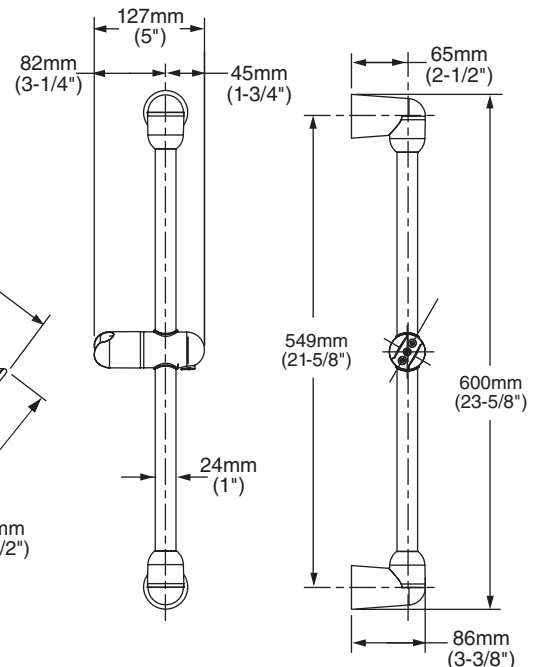

MODEL NUMBER:

☐ **1662.741 Shower System Kit**

Includes:

- FloWise® Transitional Single Function Hand Shower 1660.741
- Hose 8888.035
- Wall Supply 8888.037
- Standard Slide Bar 1660.225

GENERAL DESCRIPTION:

Complete personal shower system includes: a wall supply with 1/2" NPT female inlet, 1/2" NPSM male outlet; a 59" (1500mm) shower hose; a FloWise Water Saving hand shower; and a 25" slide bar. Hand shower uses 40% less water than standard 2.5gpm hand showers. Hand shower rated at 1.5gpm/5.7L/min. maximum flow rate. Hand shower has single spray function using Turbine Technology. Pressure compensating flow control device. Slide bar features an adjustable shower holder which can be set at any height or position along the bar and angle up to 45°. Kit includes double check valves to prevent cross flow of hot and cold water.

HAND SHOWER:

Lightweight, Ergonomic Design: For a sure grip even with wet, soapy hands.

SLIDE BAR:

Simple Height Adjustment: Allows positioning of the personal shower anywhere along the bar.

SUGGESTED SPECIFICATION:

Shower system shall feature a wall supply with 1/2" NPT female inlets, 1/2" NPSM male outlet, 59" hose, hand shower and a 25" standard slide bar. Hand Shower shall save 40% in water usage. Hand Shower shall always start at 1.5gpm/5.7L/min. Hand Shower shall have a pressure compensating control device. Kit shall include double check valves to prevent cross flow of hot and cold water. Fitting shall be American Standard Model # 1662.741.____.