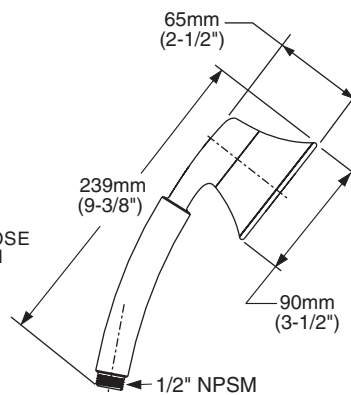

MODEL NUMBER:

☐ **1662.741 Shower System Kit**

Includes:

- FloWise® Transitional Single Function Hand Shower 1660.741
- Hose 8888.035
- Wall Supply 8888.037
- Standard Slide Bar 1660.225

GENERAL DESCRIPTION:

Complete personal shower system includes: a wall supply with 1/2" NPT female inlet, 1/2" NPSM male outlet; a 59" (1500mm) shower hose; a FloWise Water Saving hand shower; and a 25" slide bar. Hand shower uses 40% less water than standard 2.5gpm hand showers. Hand shower rated at 1.5gpm/5.7L/min. maximum flow rate. Hand shower has single spray function using Turbine Technology. Pressure compensating flow control device. Slide bar features an adjustable shower holder which can be set at any height or position along the bar and angle up to 45°. Kit includes double check valves to prevent cross flow of hot and cold water.

HAND SHOWER:

Lightweight, Ergonomic Design: For a sure grip even with wet, soapy hands.

SLIDE BAR:

Simple Height Adjustment: Allows positioning of the personal shower anywhere along the bar.

SUGGESTED SPECIFICATION:

Shower system shall feature a wall supply with 1/2" NPT female inlets, 1/2" NPSM male outlet, 59" hose, hand shower and a 25" standard slide bar. Hand Shower shall save 40% in water usage. Hand Shower shall always start at 1.5gpm/5.7L/min. Hand Shower shall have a pressure compensating control device. Kit shall include double check valves to prevent cross flow of hot and cold water. Fitting shall be American Standard Model # 1662.741.____.