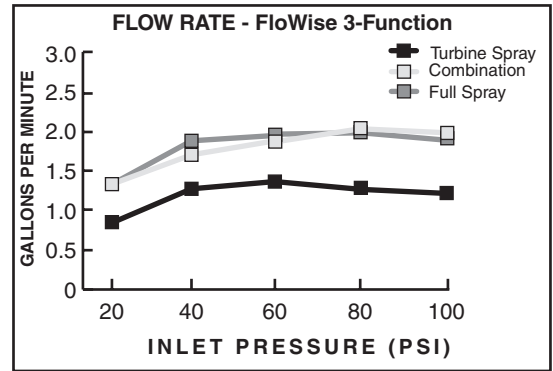

CODES AND STANDARDS

These products meet or exceed the following codes and standards:

ASME A112.18.1
CSA 125.1

Product Number	Description	Finish Options		
		Polished Chrome	Oil Rubbed Bronze	PVD Satin Nickel
1660.843	FloWise® Square 3-Function Water Saving Hand Shower	002	224	295

Hand Shower Accessories	
Product Number	Description
8888.035	59" Metal Shower Hose
8888.053	79" Metal Shower Hose (Chrome Only)
1660.400	Vacuum Breaker
1660.410	Shower Arm Diverter
8888.096	Shower Arm Bracket

Hand Shower Accessories	
Product Number	Description
8888.036	Fixed Wall Bracket
8888.037	Wall Supply
8888.038	Wall Supply Bracket