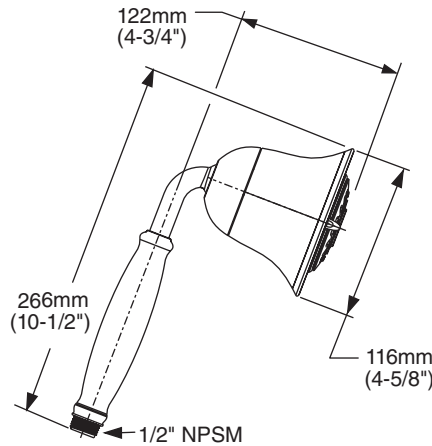

MODEL NUMBER:

- 1660.843 FloWise® Square 3-Function Water Saving Hand Shower**

GENERAL DESCRIPTION:

Hand shower adjusts from an Ultra Water Saving Turbine Spray at 1.5gpm to a Combination spray at 2.0gpm to a Full spray at 2.0gpm. Hand shower uses 40% less water when in Ultra Water Saving mode and 20% when in Combination or Full spray modes. Hand shower rated at 2.0gpm/7.6L/min. maximum flow rate. Auto Return feature always returns hand shower to 1.5gpm Ultra Water Saving mode when water is turned off. Includes check valve.

PRODUCT FEATURES:

- Water Saving:** Saves up to 40% in water usage.
- Auto Return:** Hand shower always starts in ultra water savings mode for maximum water savings of 40%.
- Pressure Compensating Flow Control Device:** Provides consistent flow over a wide pressure range.
- Variety of Spray Patterns:** Allows the user to select the type of spray best suited to their needs.
- Easy Clean Spray Nozzles:** Easily clean lime and calcium build up. Nozzles will not clog.

SUGGESTED SPECIFICATION

Hand shower shall save up to 40% in water usage. Hand shower shall always start at 1.5gpm/5.7L/min. and have multiple functions for user's personal selection. Hand shower shall have a permanent built-in pressure compensating control device and shall include a check valve. Fitting shall be American Standard Model # 1660.843.____.

Hand Shower Accessories	
Product Number	Description
8888.035	59" Metal Shower Hose 
8888.053	79" Metal Shower Hose (Chrome Only) 
1660.400	Vacuum Breaker 
1660.410	Shower Arm Diverter 
8888.096	Shower Arm Bracket 