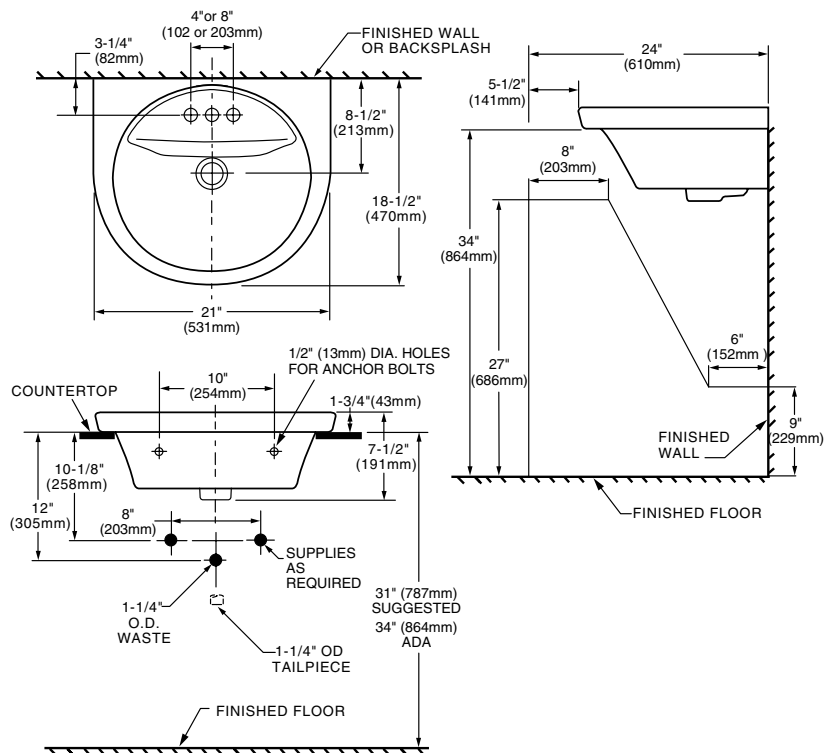

Compliance Certifications - Meets or Exceeds the Following Specifications:

- ASME A112.19.2 - 2008/CSA B45.1-08

MEETS THE AMERICANS WITH DISABILITIES ACT GUIDELINES AND ANSI A117.1 ACCESSIBLE AND USABLE BUILDINGS AND FACILITIES - CHECK LOCAL CODES.

Install lavatory 864mm (34") from finished floor.
Lavatory installed 51mm (2") minimum from front edge
of countertop provides 686mm (27") knee clearance.

NOTES:

* DIMENSIONS SHOWN FOR LOCATION OF SUPPLIES AND "P" TRAPS
ARE SUGGESTED.

■ SUITABLE FOR REINFORCEMENT ONLY. ACTUAL DIMENSIONS MUST
BE TAKEN FROM FIXTURE.

FITTING NOT INCLUDED AND MUST BE ORDERED SEPARATELY.
PROVIDE SUITABLE REINFORCEMENT FOR ALL WALL SUPPORTS.
INSTALLATION INSTRUCTIONS SUPPLIED WITH LAVATORY.

IMPORTANT: Dimensions of fixtures are nominal and may vary within the
range of tolerance established by ANSI Standard A112.19.2
These measurements are subject to change or cancellation. No responsibility
is assumed for use of superseded or voided pages.

To Be Specified:

- ☐ Color: ☐ White ☐ Bone ☐ Linen ☐ Black
- ☐ Faucet: ☐ 7038.801 Tropic Widespread
  ☐ 7038.201 Tropic Centerset
- ☐ Faucet Finish:
  - ☐ 002 Polished Chrome
  - ☐ 295 Satin Nickel
- ☐ Supplies:
  - ☐ 1-1/4" Trap:
  - ☐ Nipple:

* See faucet section for additional models available