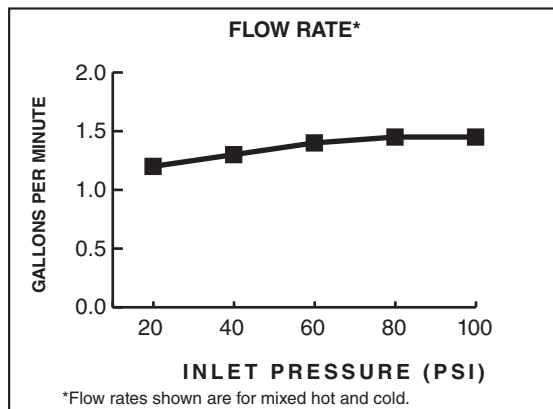

CODES AND STANDARDS

These products meet or exceed the following codes and standards:

- **ANSI A117.1**
- **ASME A112.18.1**
- **CSA B 125**
- **NSF 61/Section 9 and Annex G**

Product Number	Description	Finish Options	
		Polished Chrome	PVD Satin Nickel
		002	295
2000.101	Lavatory faucet. Metal Speed Connect® Pop-up drain. Escutcheon plate.		
2000.100	Lavatory faucet. Less drain, less pop-up hole and rod. Escutcheon plate.		N/A
2000.101X	Lavatory faucet. Metal Speed Connect Pop-up drain. Less escutcheon.		
2000.102P	Escutcheon plate only.		

N/A = NOT AVAILABLE

Meets the American Disabilities Act Guidelines and **ANSI A117.1** Requirements for the physically challenged.