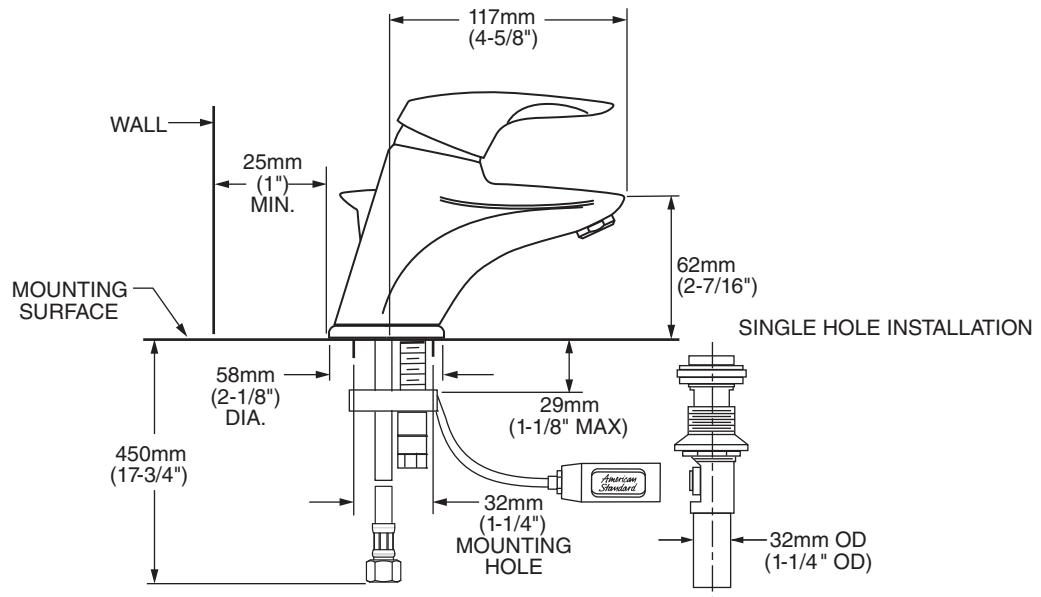

2000.101X Shown

MODEL NUMBER:

- 2000.101 Lavatory Faucet**
Metal Speed Connect® pop-up drain. Escutcheon plate.
- 2000.100 Lavatory Faucet**
Less drain. Less hole and pop-up rod. Escutcheon plate.
- 2000.101X Lavatory Faucet**
Metal Speed Connect pop-up drain. Less escutcheon plate.

AVAILABLE ACCESSORY:

- 2000.102P Escutcheon Plate Only**

GENERAL DESCRIPTION:

Cast brass body and brass escutcheon (on applicable models) with all metal handle. Washerless 47mm ceramic disc valve cartridge. Equipped with a hot limit safety stop. Braided flexible supply hoses with 3/8" compression connectors. 20 inch (500mm) long flexible stainless steel drain cable is pre-assembled to spout. Metal Speed Connect® drain body with 1-1/4 inch (32mm) tail piece. 1.5 gpm/5.7L/min. maximum flow rate.

PRODUCT FEATURES:

- Brass Construction:** Durable. Easy to clean.
- Ceramic Disc Valve Cartridge:** Assures a lifetime of drip-free performance.
- Adjustable Hot Limit Safety Stop:** Limits the amount of hot water allowed to mix with cold. Reduces the risk of accidental scalding.
- Lead Free:** Faucet contains ≤ 0.25% total lead content by weighted average.
- Exclusive Speed Connect Metal Drain:**
 - Fewer parts. Installs in less time.
 - No adjustments required - seals the first time, every time.
 - Flexible stainless steel cable - installs effortlessly in tight spaces.
- Choice of Finishes:** Available in Polished Chrome or Satin Nickel (PVD).

SUGGESTED SPECIFICATION:

Single control lavatory fitting shall feature a cast brass body with all metal handle. Shall also feature washerless ceramic disc valve cartridge. Fitting shall be equipped with a hot limit safety stop. Shall also feature a metal drain body with stainless steel cable actuation. Fitting shall be American Standard Model # 2000.____._____.